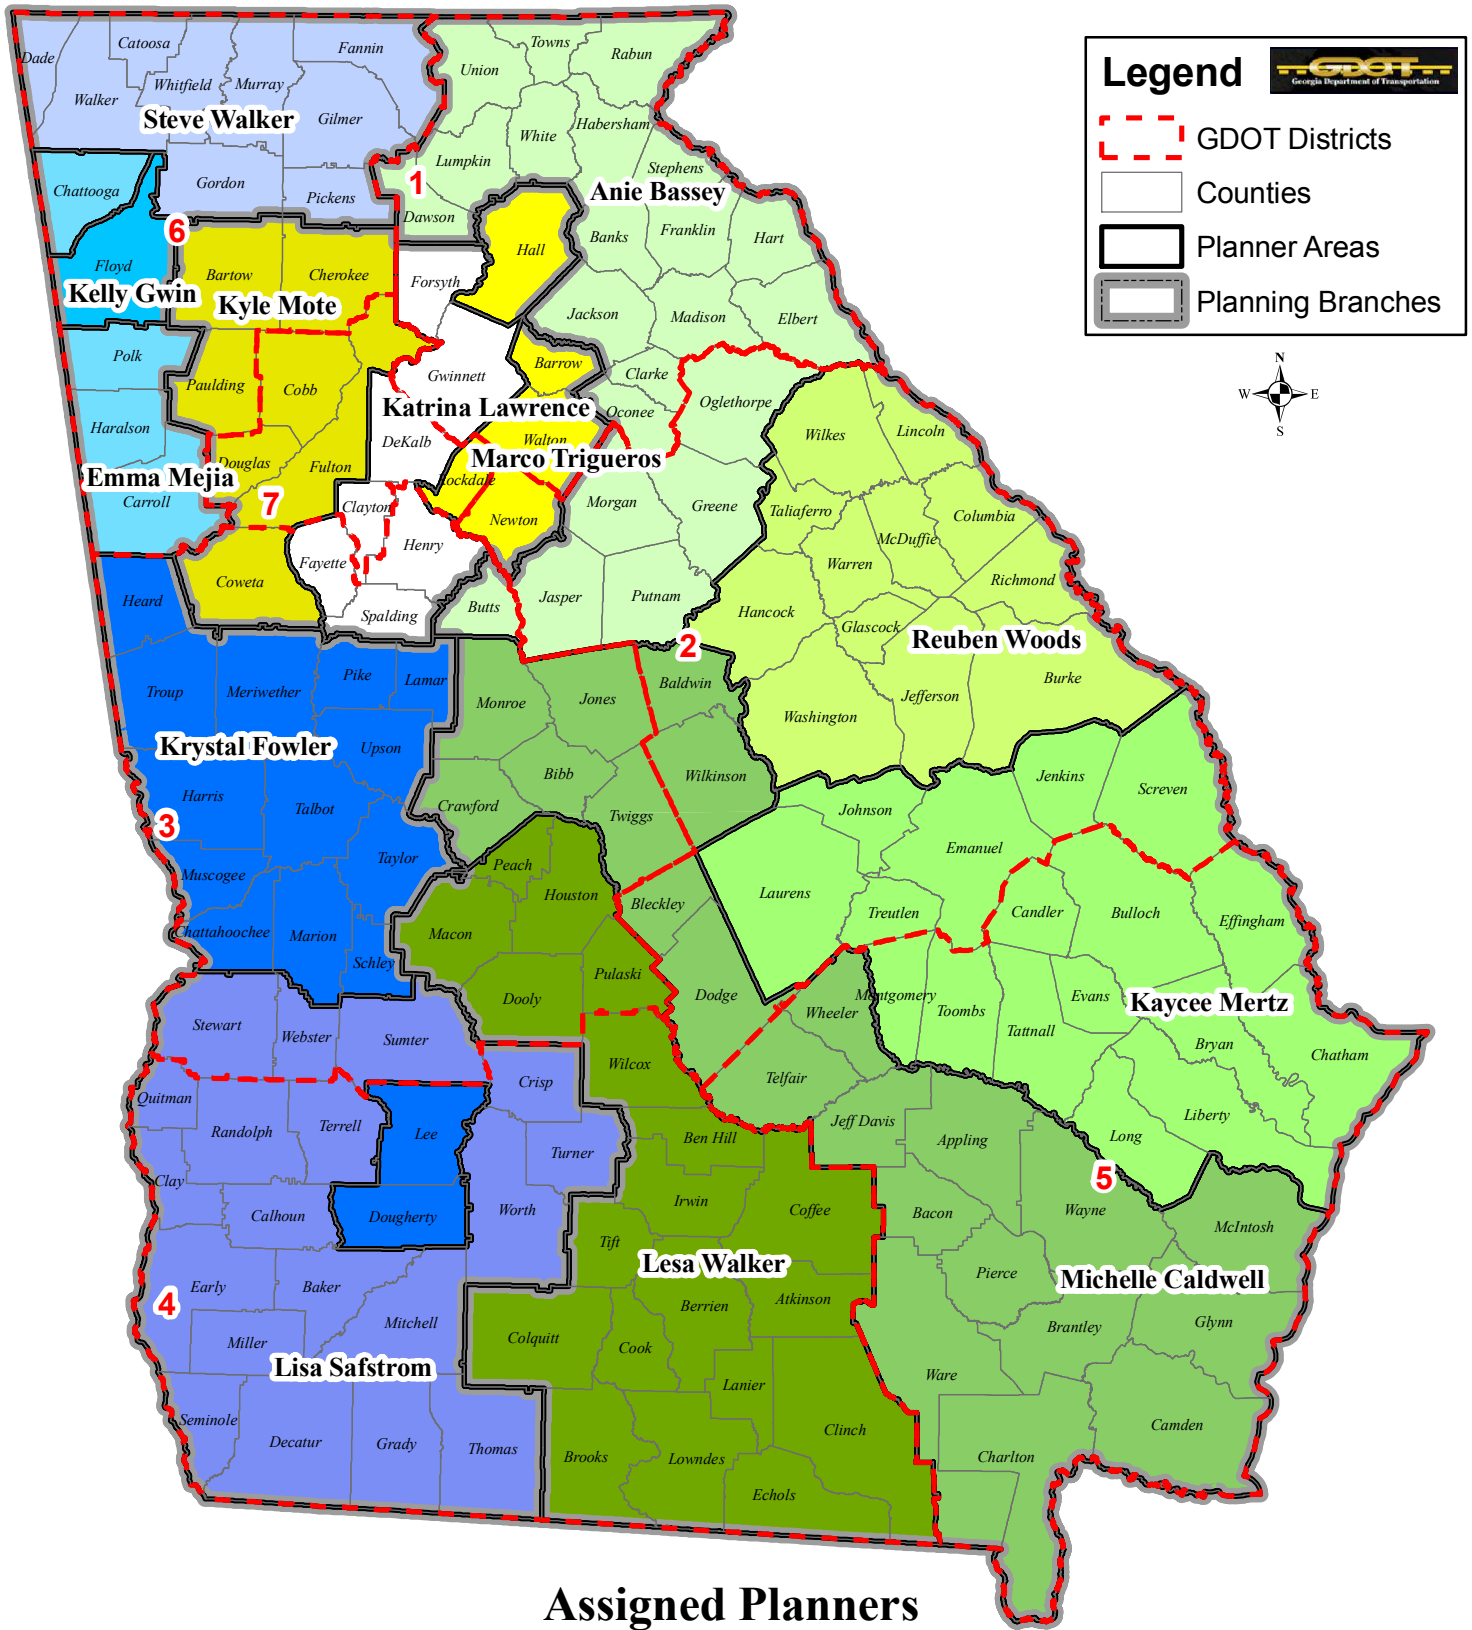

GDOT Planner Areas

January 3, 2012

Assigned Planners

West Georgia Branch	East Georgia Branch	Atlanta Branch	Gainesville-East Atlanta Branch	Special Projects Branch
Dave Cox (631-1807)	Andrew Heath (631-1750)	Ulysses Mitchell (631-1746)	Phil Peevy (631-1783)	Tim Kassa (631-1745)
Steve Walker (631-1789)	Anie Bassey (631-1795)	Kyle Mote (631-1811)	Marco Trigueros (631-1780)	Kelly Gwin (631-1808)
Krystal Fowler (631-1810)	Reuben Woods (631-1806)	Katrina Lawrence (631-1646)		Emma Mejia (631-1779)
Lisa Safstrom (631-1749)	Kaycee Mertz (347-0245)			
	Michelle Caldwell (631-1796)			
	Lesa Walker (631-1794)			

Area code for all planners is 404.