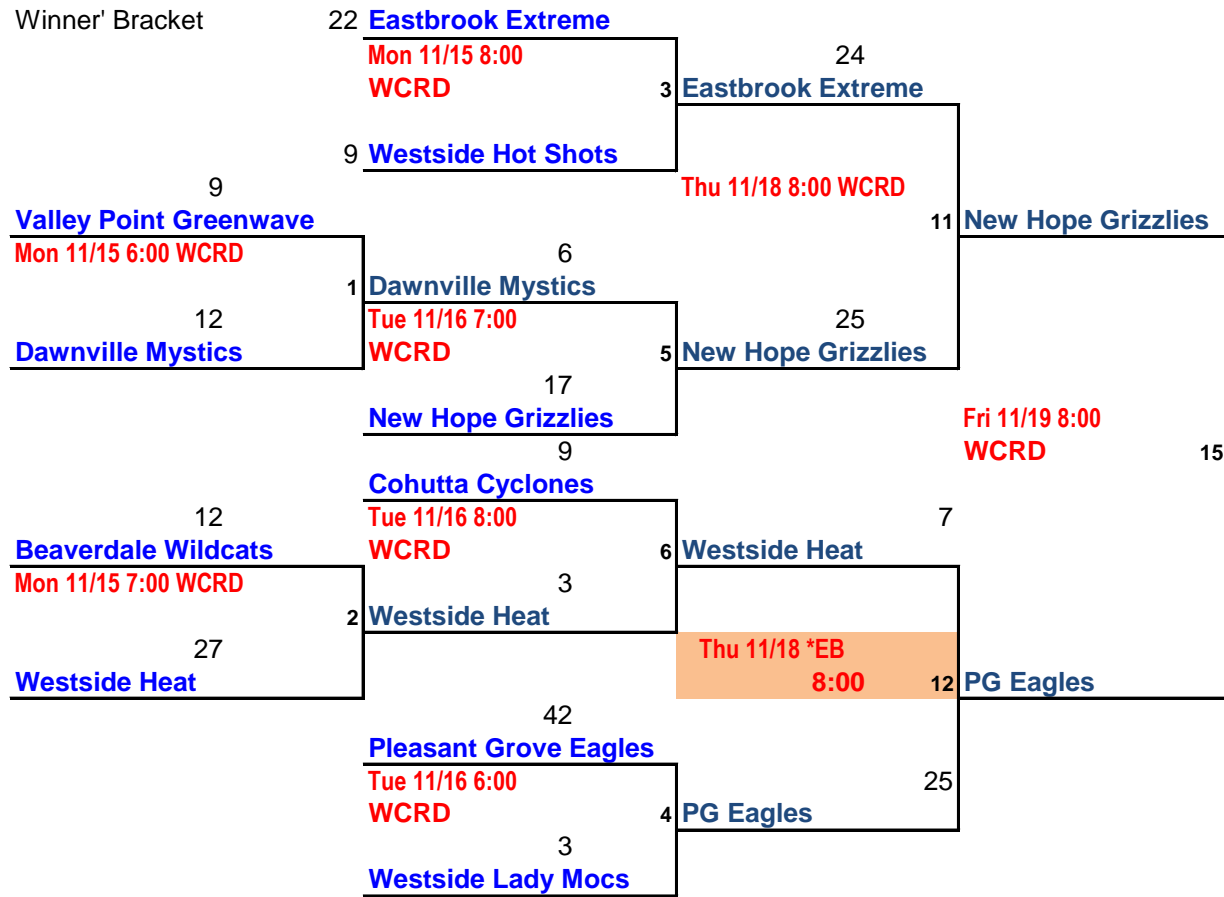

Winner' Bracket

Whitfield County Parks & Recreation
 2010 Pre-Season Basketball Tournament
 Midget 11-12 Girls
 at WCPRD Gym on Gillespie Drive &
 *Eastbrook Middle School
 Admission for Finals & If Game Only
 Ages 13 & Up \$2.00

Loser's Bracket